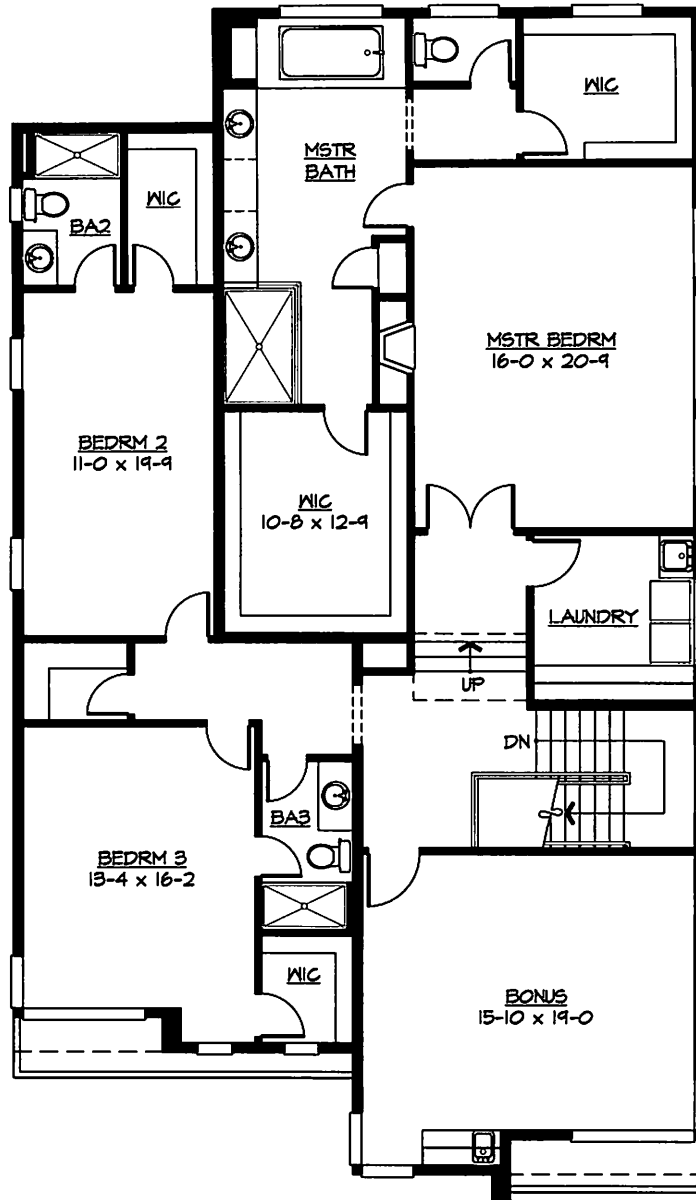

MAIN FLOOR

MAIN FLOOR:	1752 S.F.
UPPER FLOOR:	2297 S.F.
THIRD FLOOR:	0 S.F.
TOTAL:	4049 S.F.
GARAGE:	444 S.F.

UPPER FLOOR

MAIN FLOOR:	1752 S.F.
UPPER FLOOR:	2297 S.F.
THIRD FLOOR:	0 S.F.
TOTAL:	4049 S.F.
GARAGE:	444 S.F.